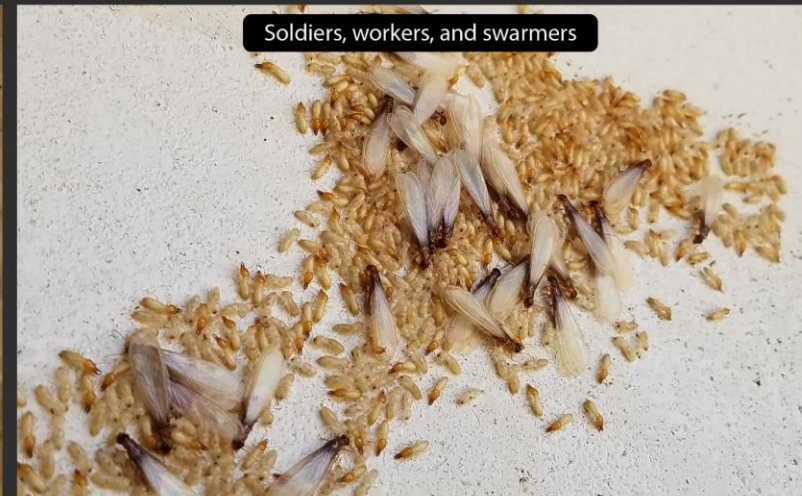

## Identification

**Soldiers:** Oval head with saber-shaped mandibles, secrete a white defensive chemical when disturbed  
**Swarmers:** Larger than Western subterranean termite, yellowish-brown abdomen  
**Swarming season:** May-July in Southern California

Reproductives

Soldiers secrete a white defensive chemical when disturbed

Dead swarmers (winged)

Soldiers, workers, and swarmers

Soldiers, workers, and swarmers

Soldier  
Worker